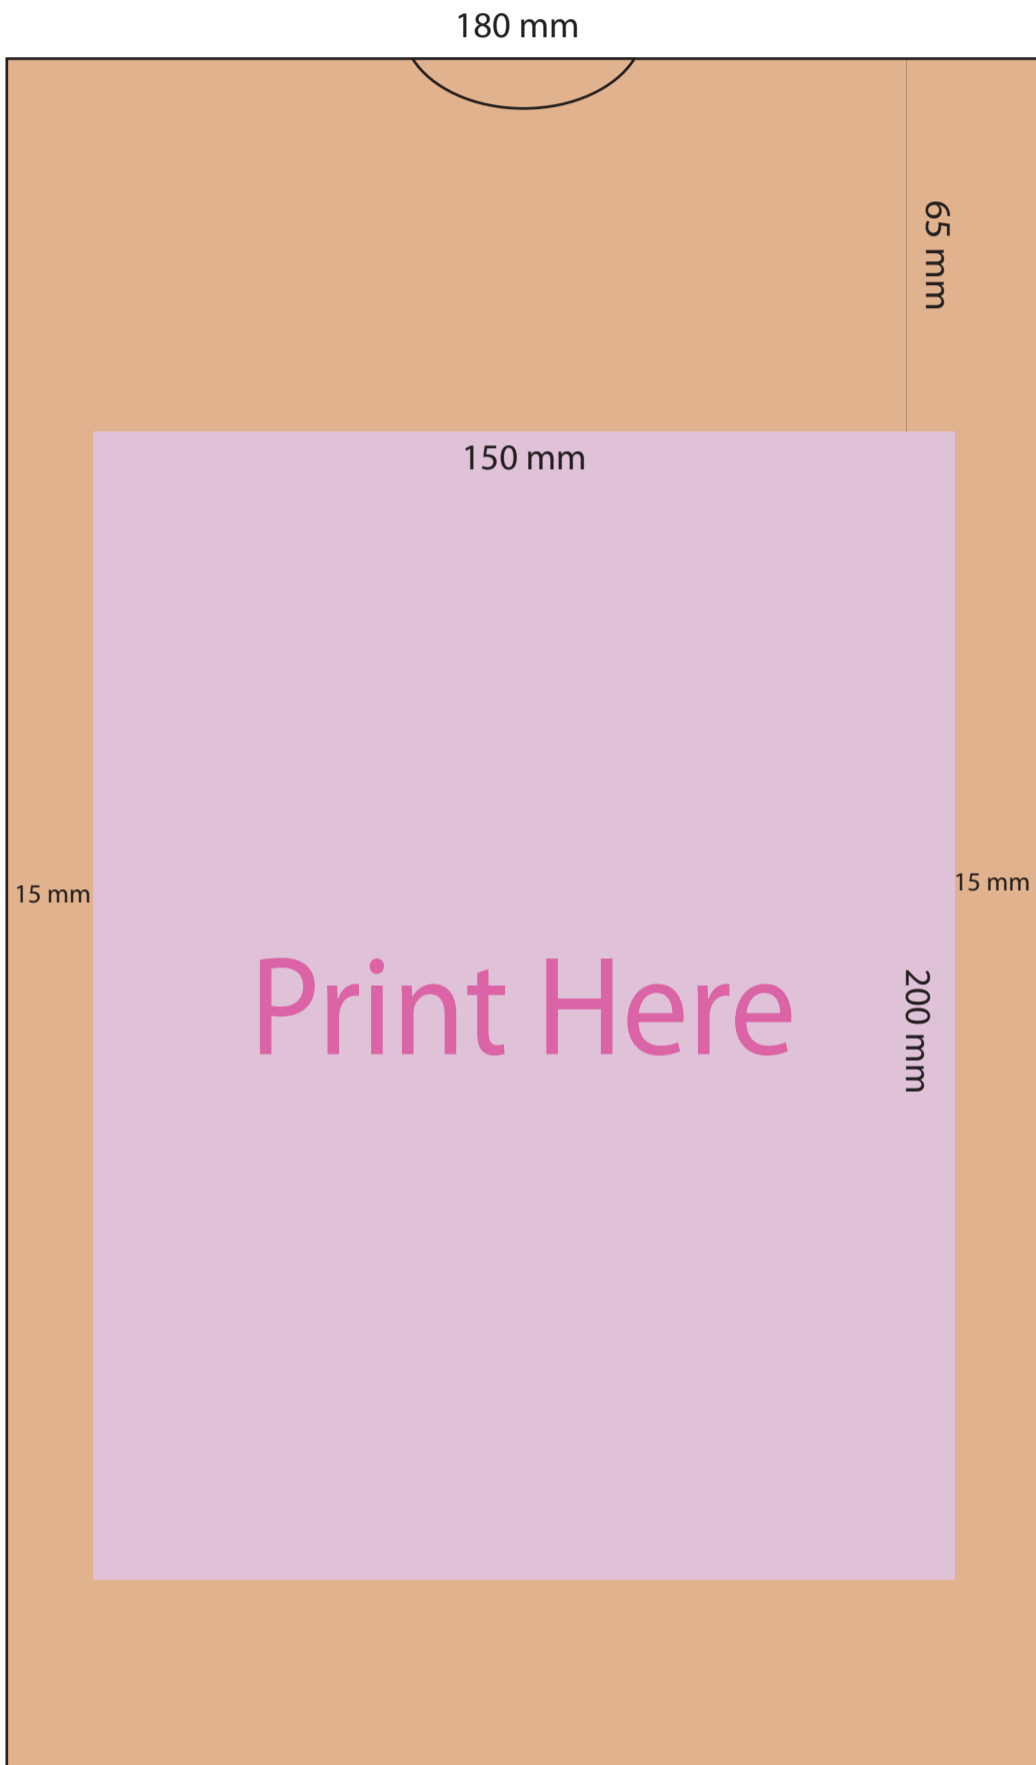

## Lunch Bag

 Printable Area

Job Information: Lunch Bag No Handle Brown Kraft 298 x 180 x 120 mm

Other information: We use environmentally friendly inks which may run if they get wet.