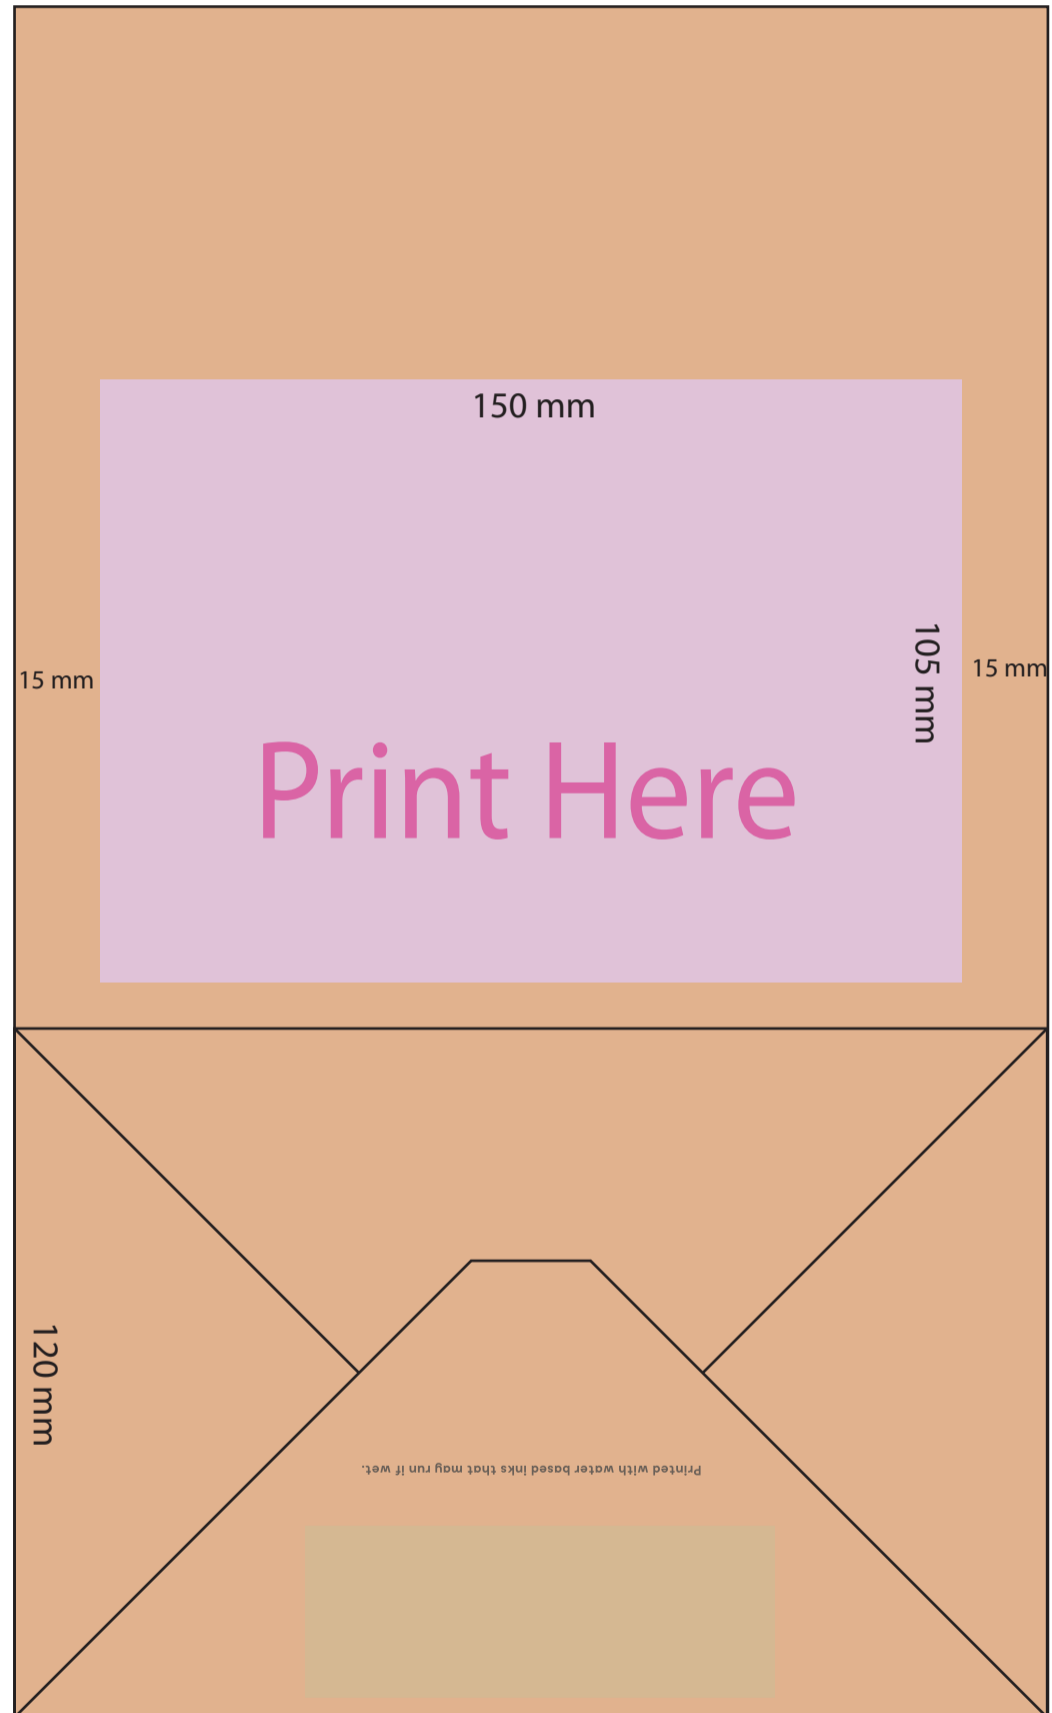

## Lunch Bag

 Printable Area

Job Information: Lunch Bag No Handle Brown Kraft 298 x 180 x 120 mm

Other information: We use environmentally friendly inks which may run if they get wet.