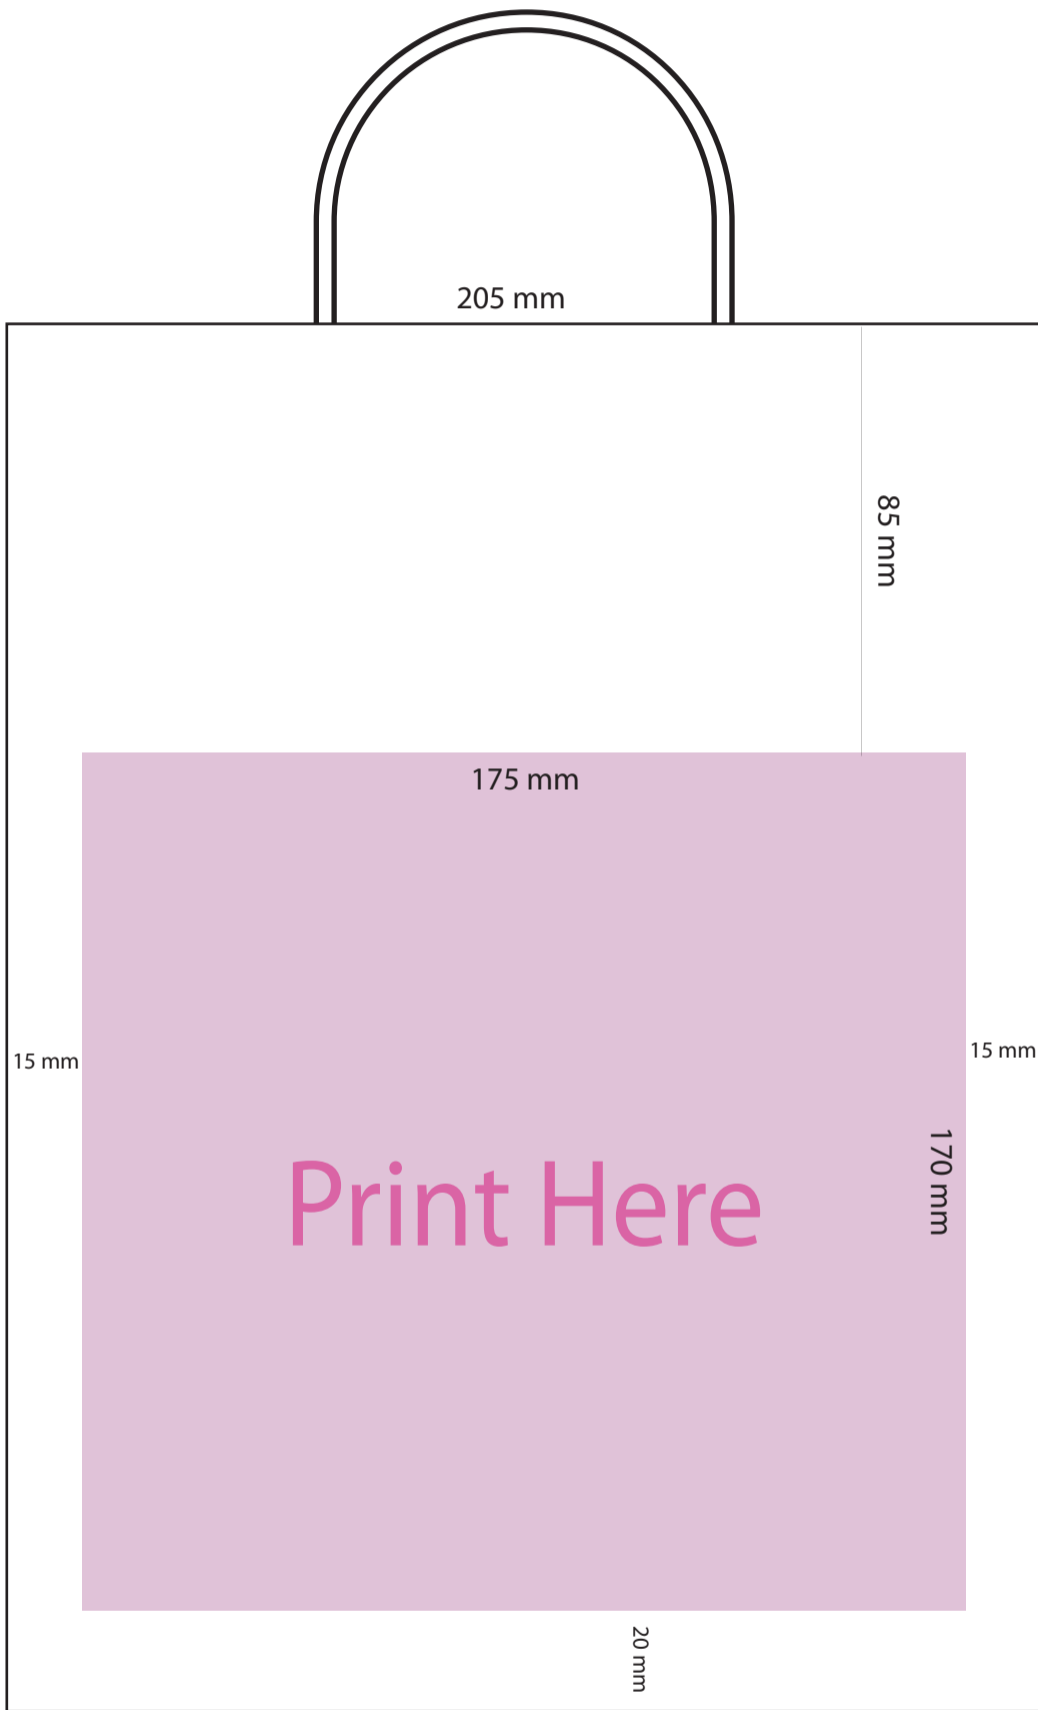

## Junior Carry Bag

 Printable Area

Job Information: Junior Bag Bleach Kraft 275 x 205 x 110 mm

Other information: We use environmentally friendly inks which may run if they get wet.