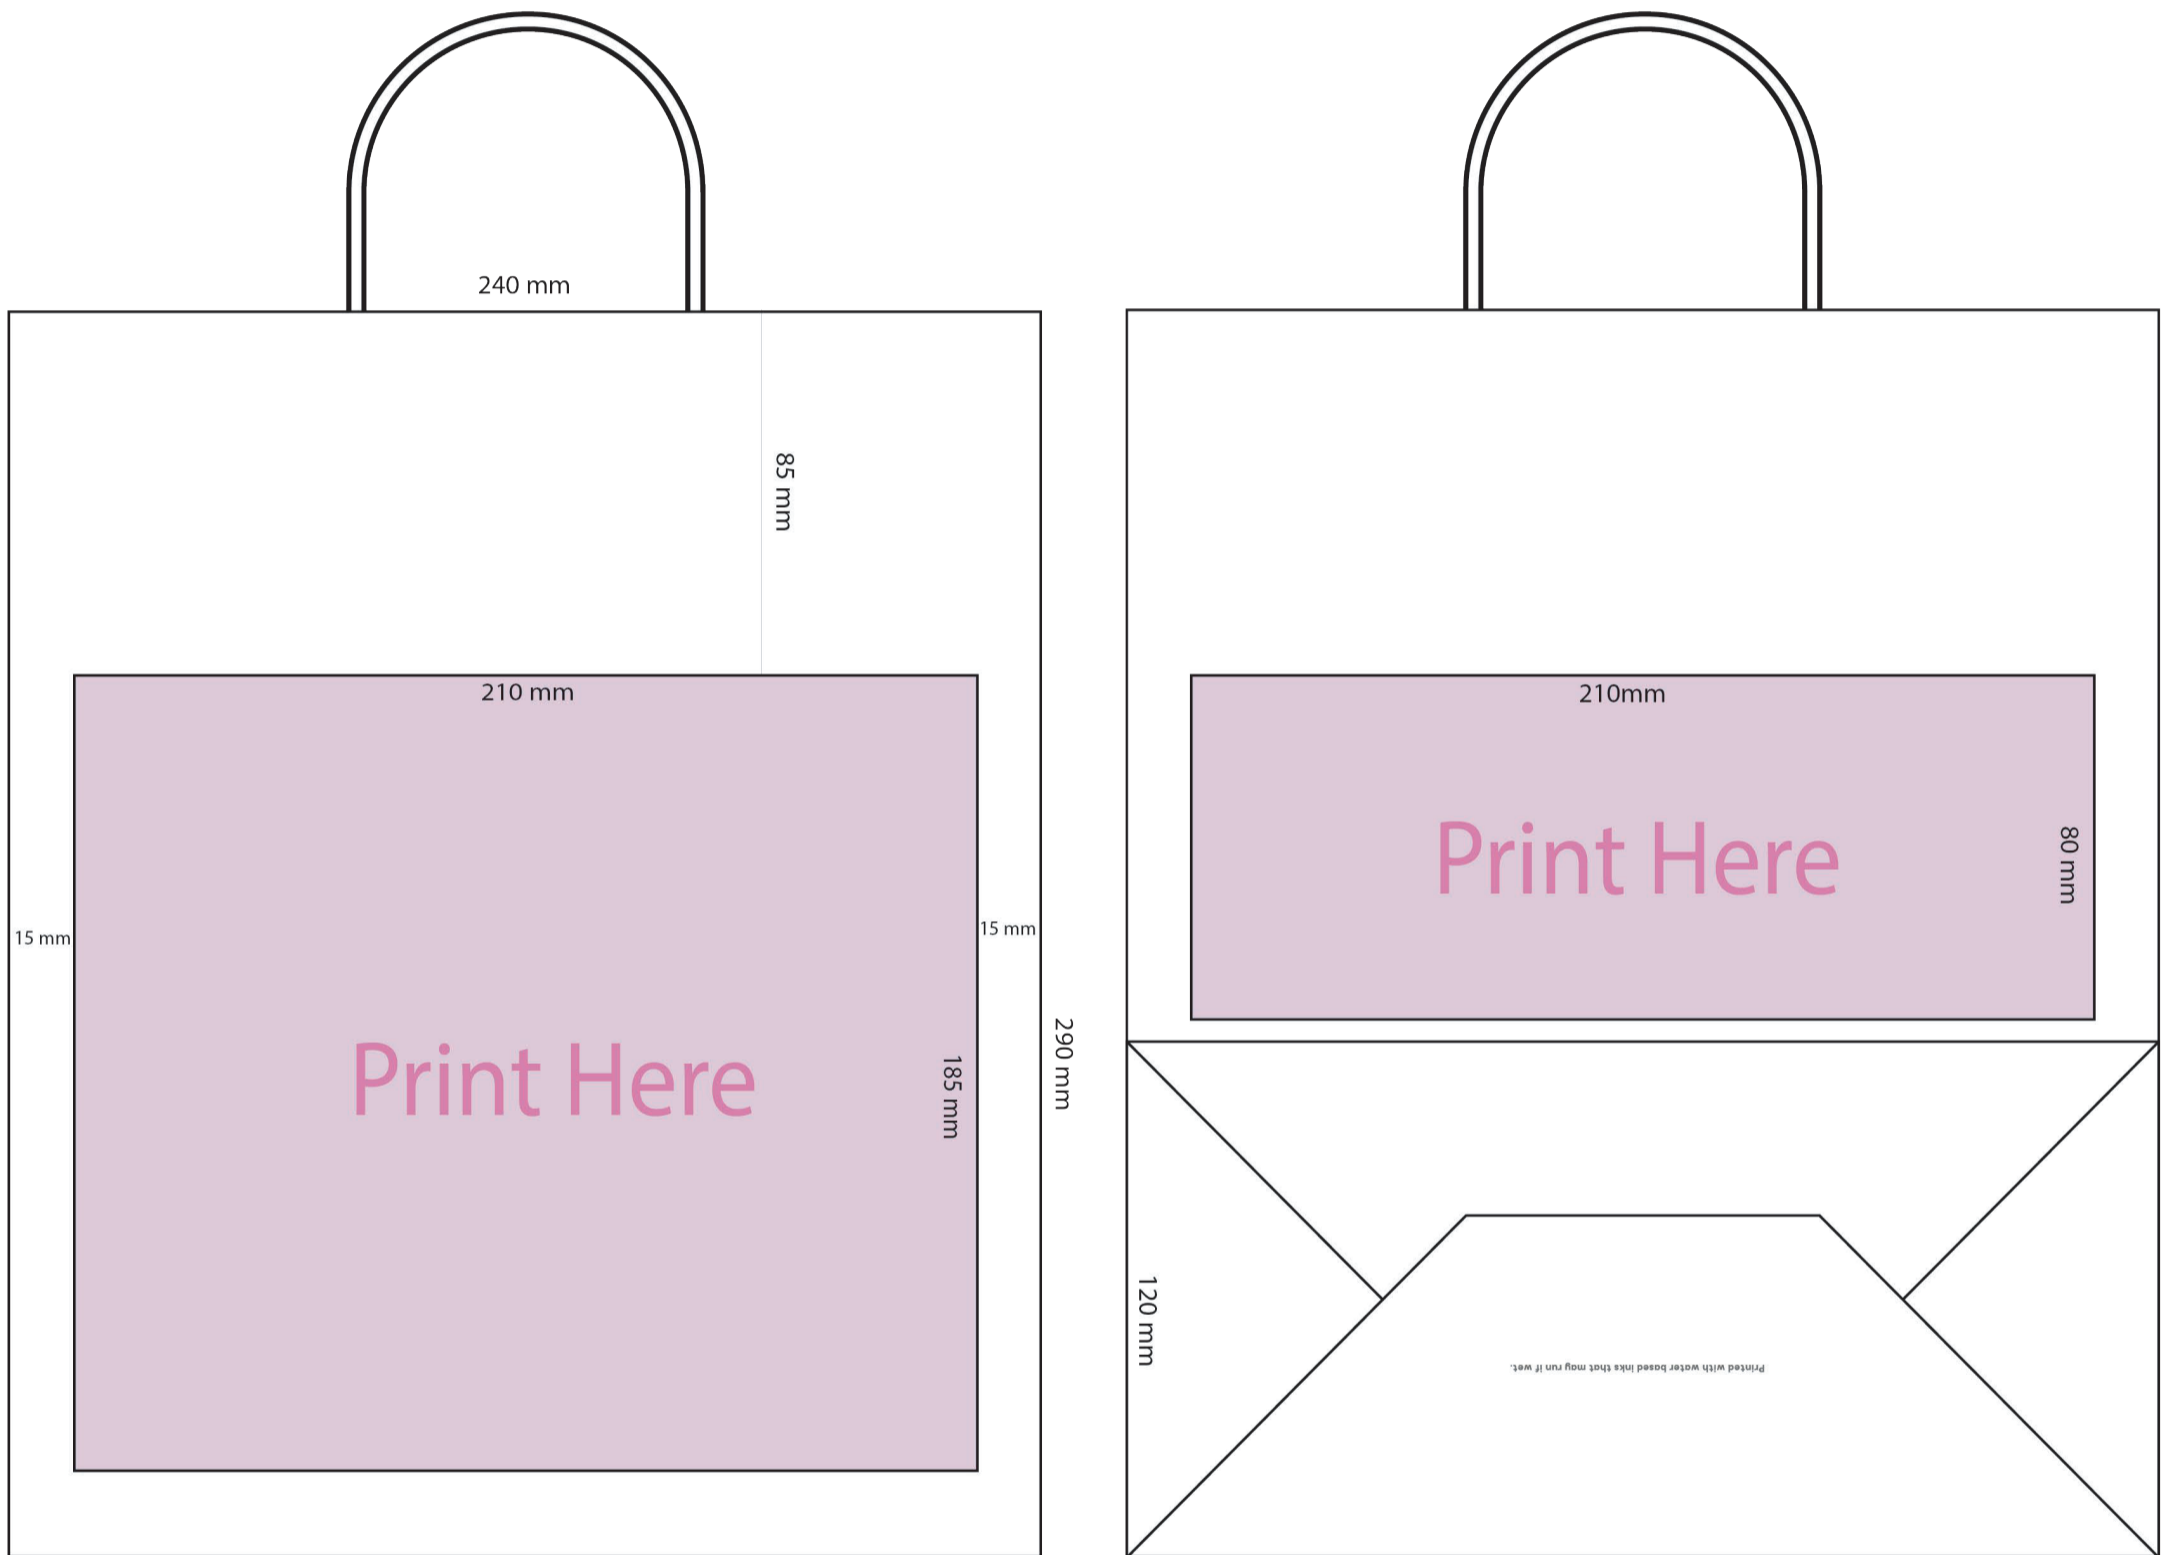

Small Carry Bag

Job Information: Small Carry Bag Bleach Kraft 290 x 240 x 120 mm

Other information: We use environmentally friendly inks which may run if they get wet.