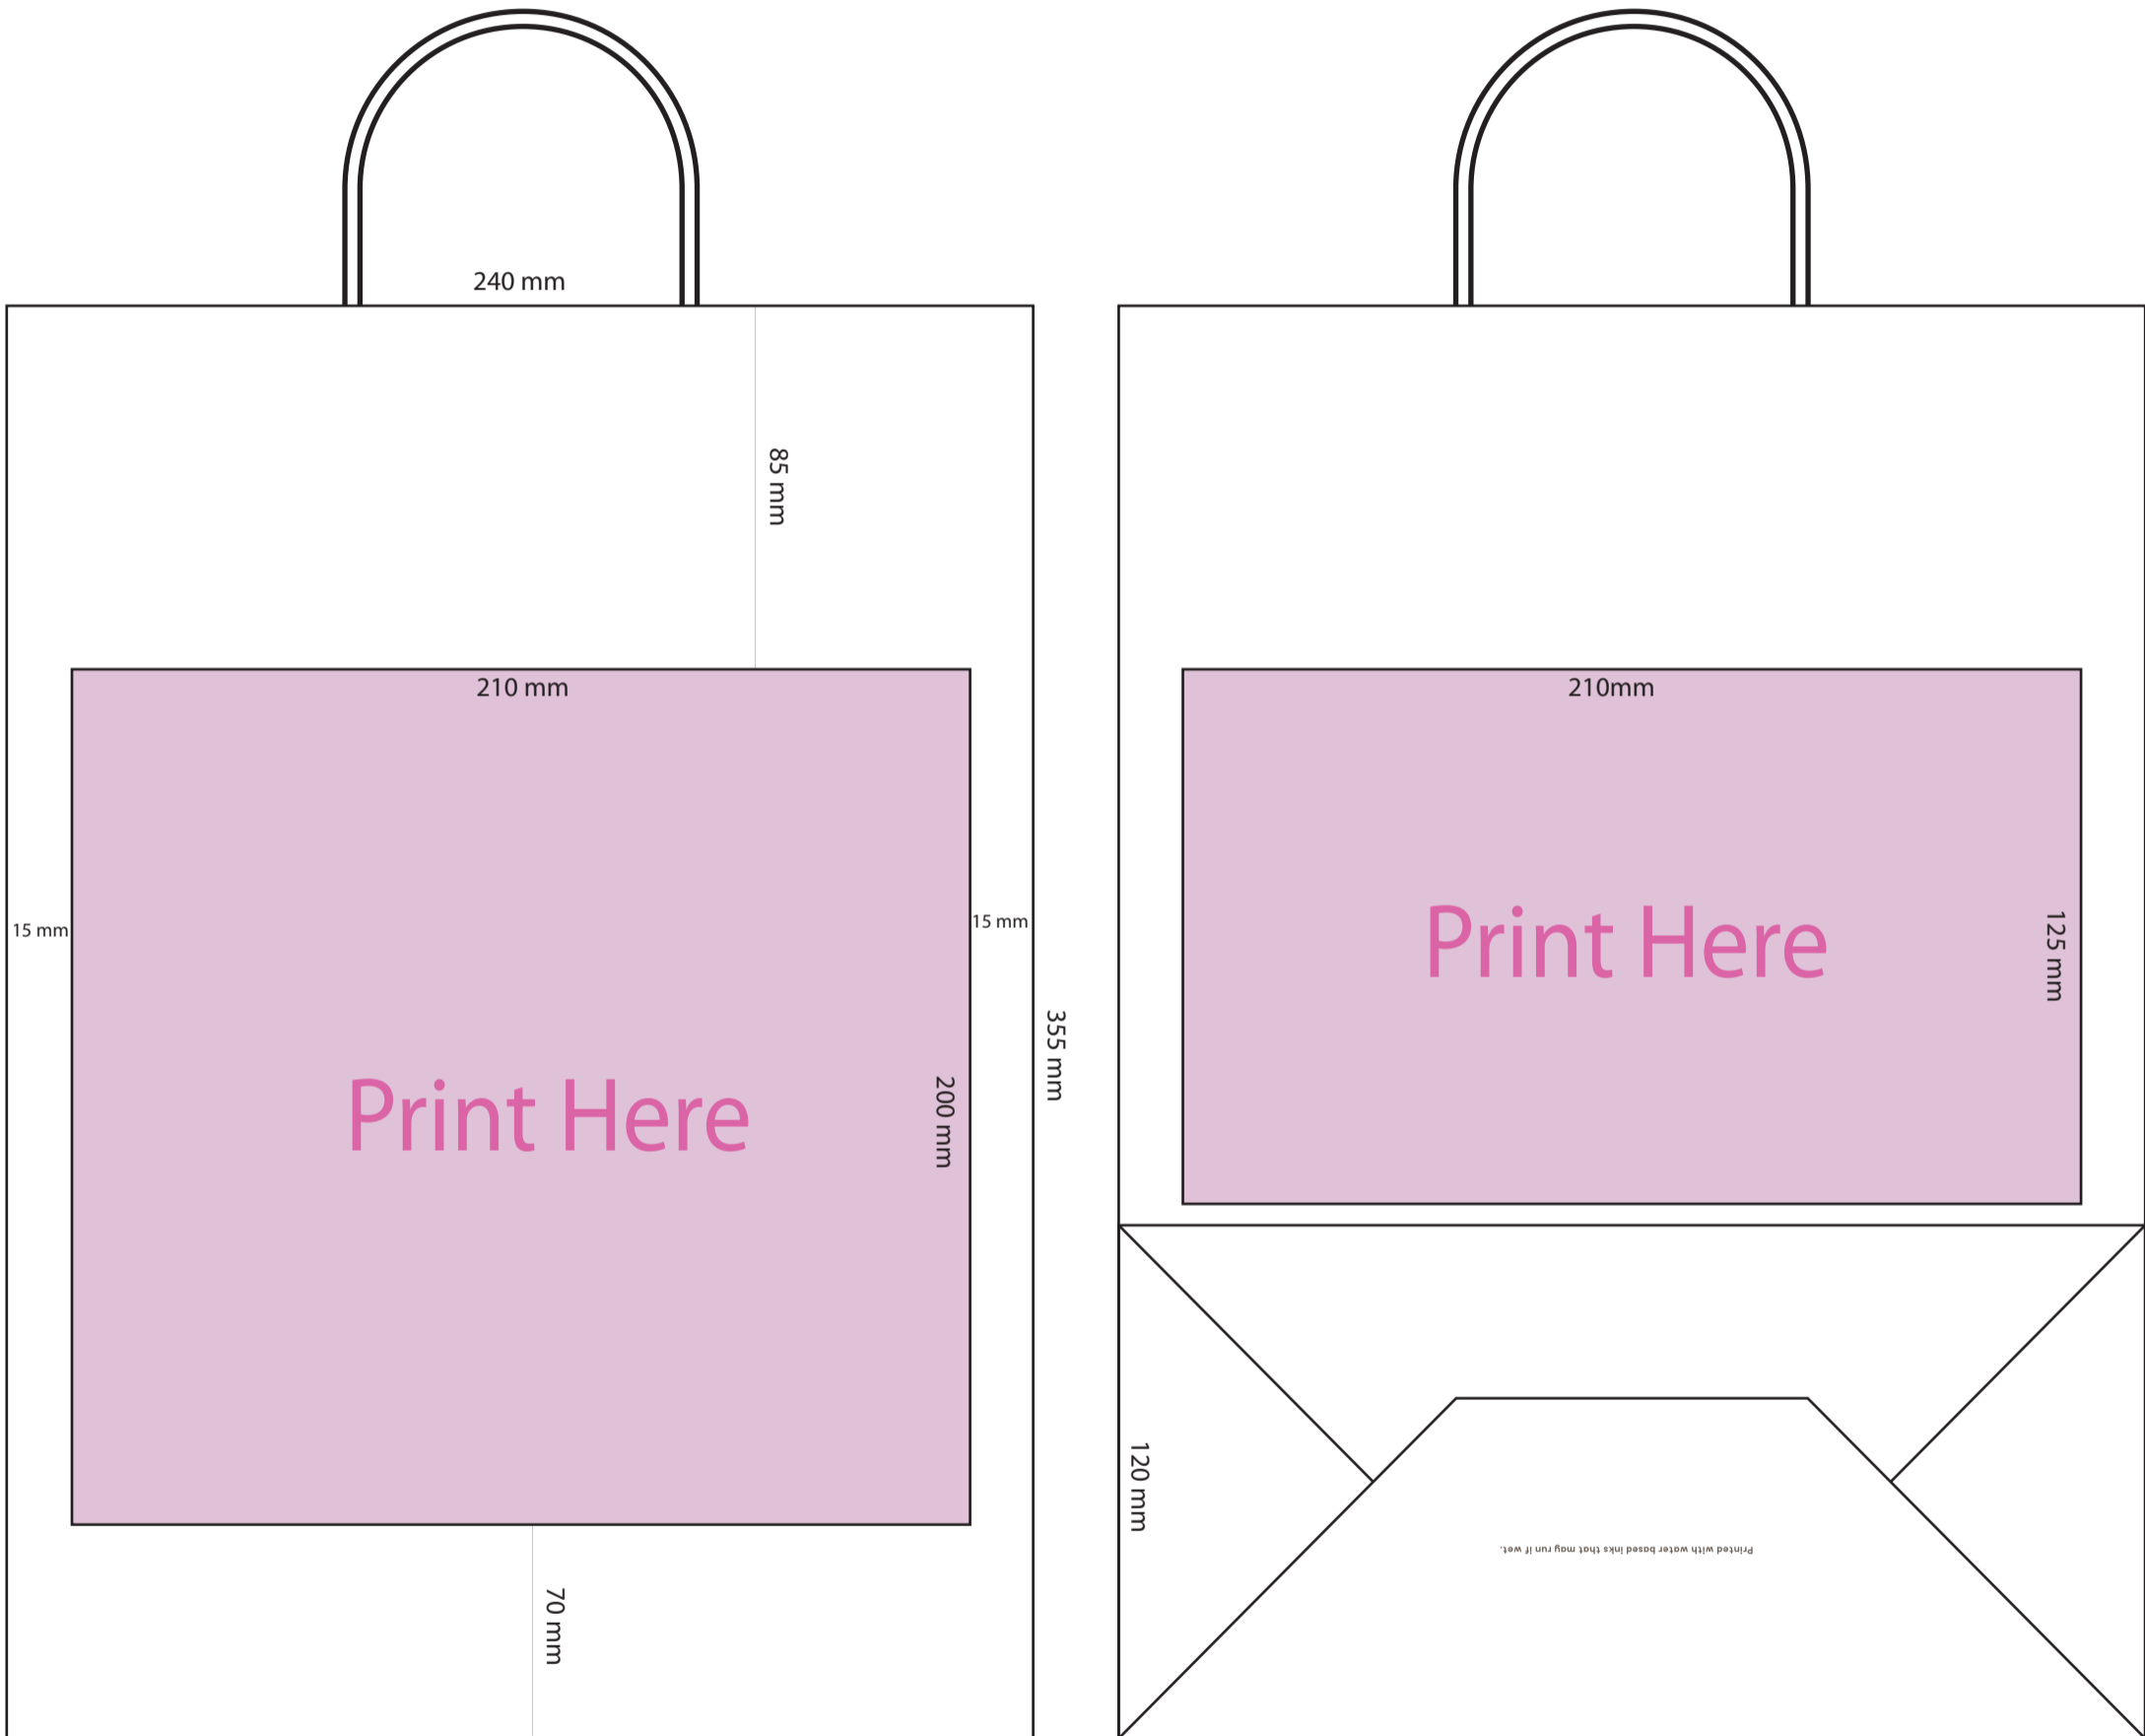

Medium Carry Bag

 Printable Area

Job Information: Medium Carry Bag Bleach Kraft

Other information: We use environmentally friendly inks which may run if they get wet.