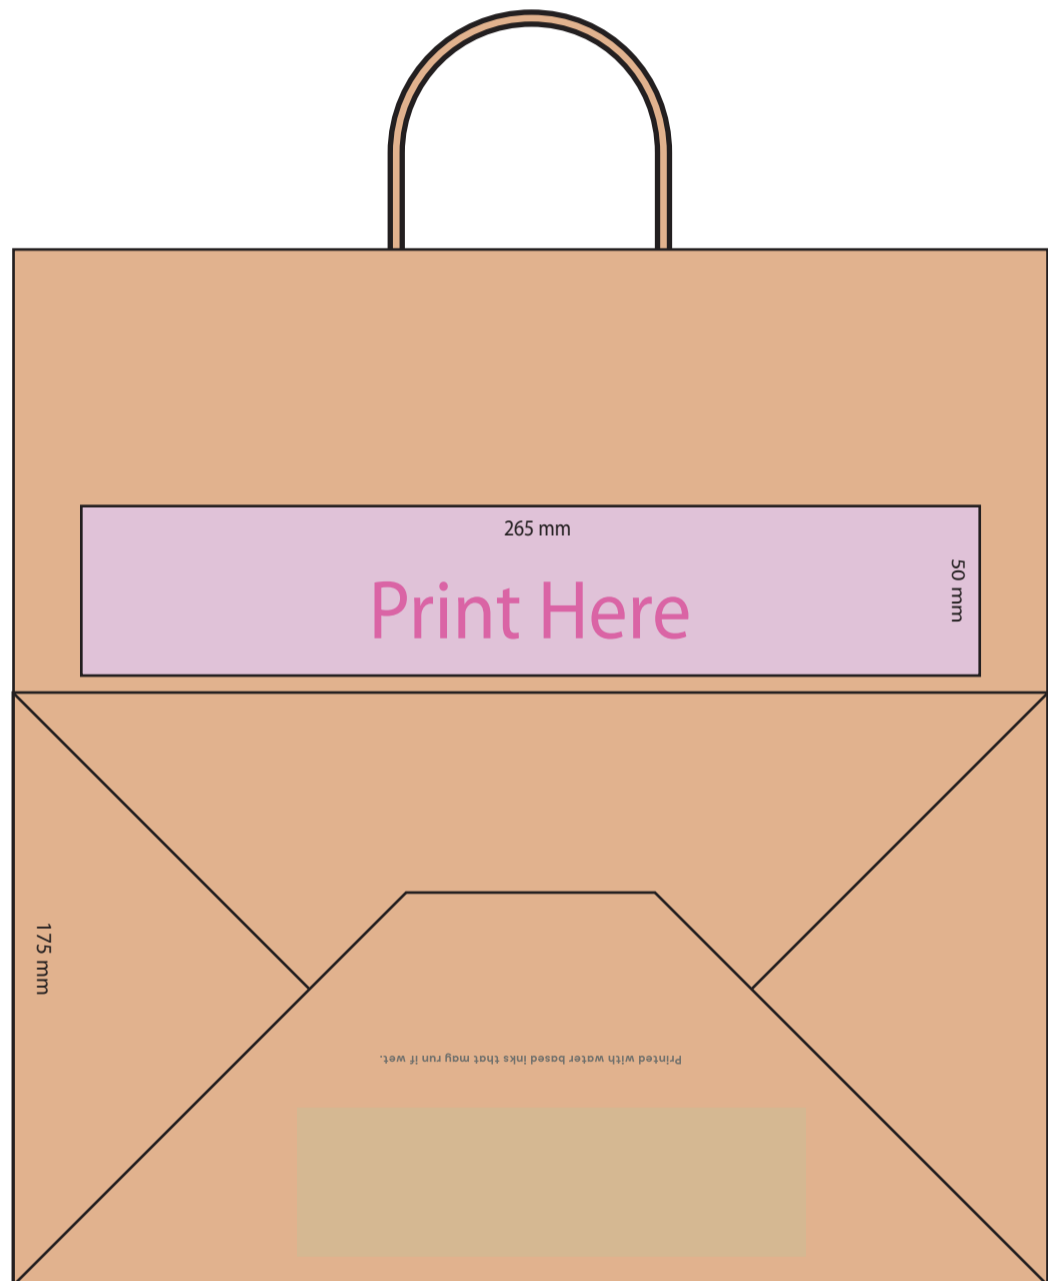

BOWDEN GROUP

PRINT

Oober Carry Bag

 Printable Area

Job Information: Oober Carry Bag Brown Kraft 305 x 305 x 175 mm

Other information: We use environmentally friendly inks which may run if they get wet.