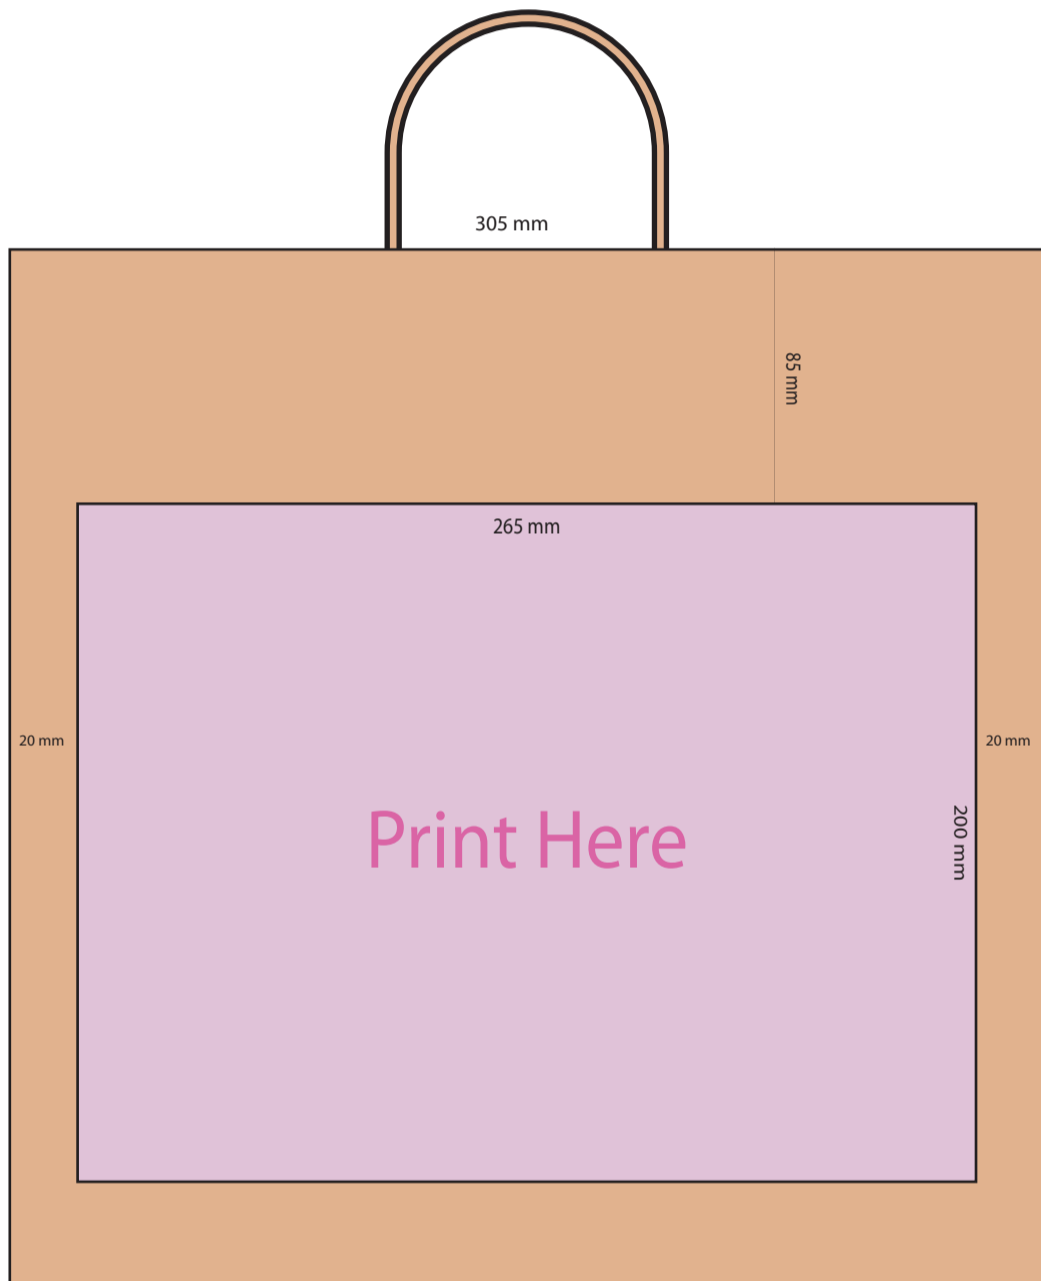

BOWDEN GROUP

PRINT

Oober Carry Bag

 Printable Area

Job Information: Oober Carry Bag Brown Kraft 305 x 305 x 175 mm

Other information: We use environmentally friendly inks which may run if they get wet.