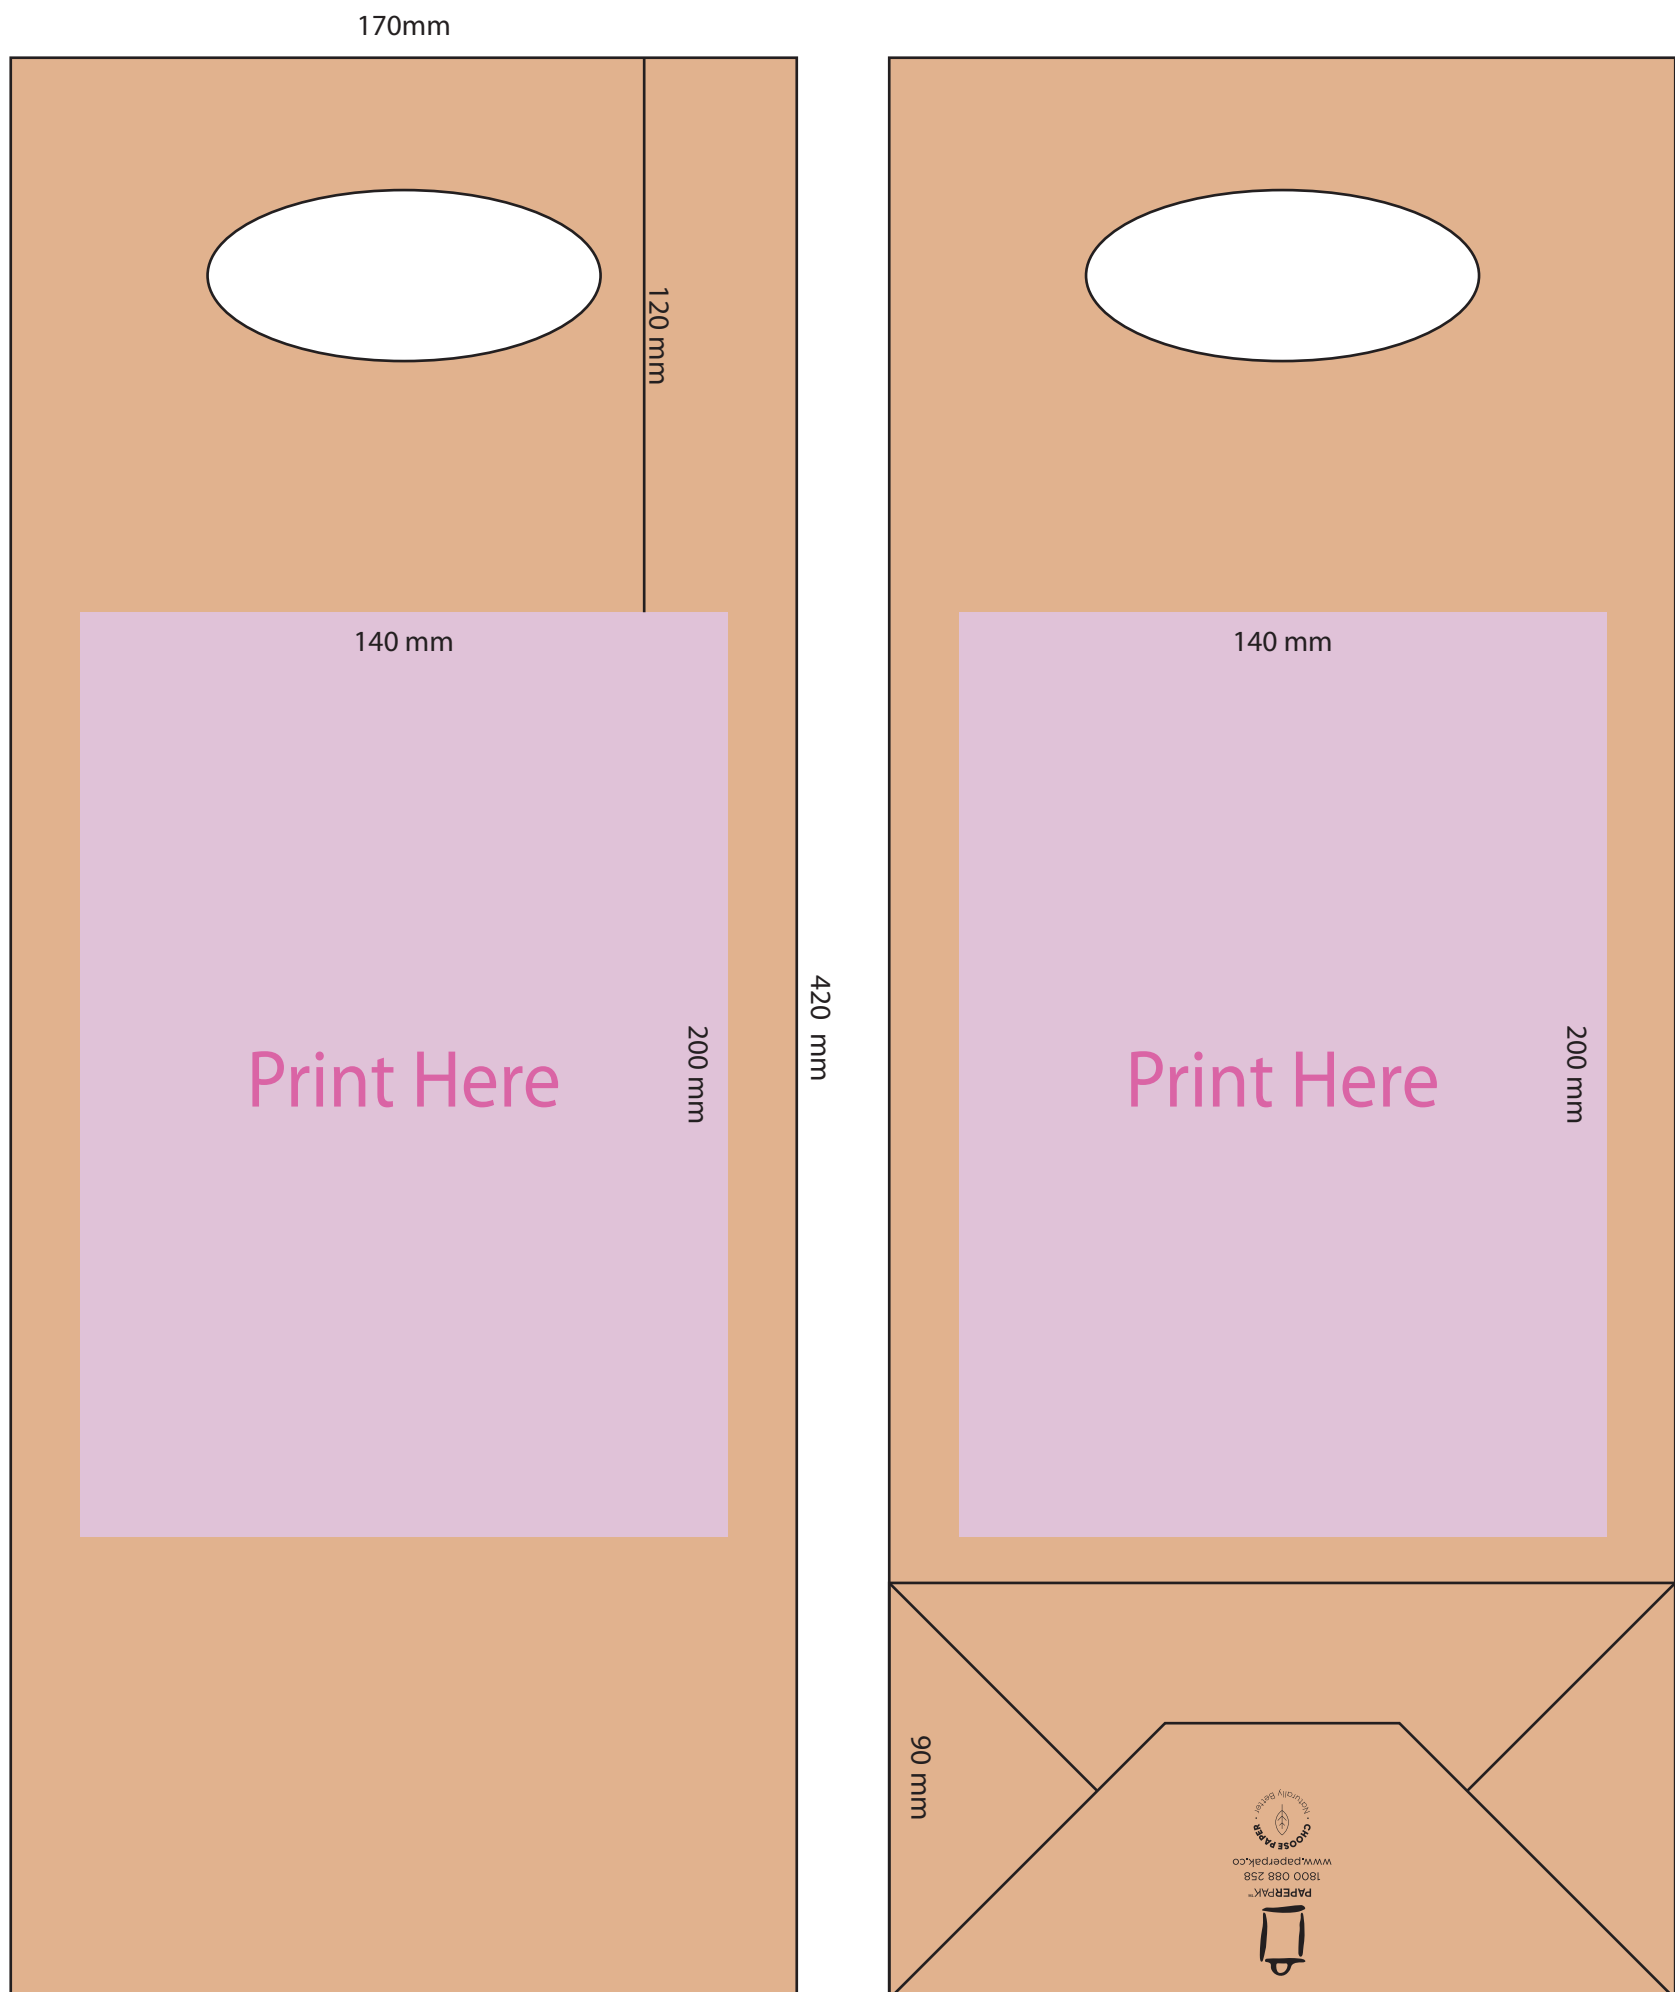

## 2 Bottle Bag Die Cut Handle Brown Kraft

 Printable Area

Job Information: 2 Bottle Bag Die Cut Handle Brown Kraft 420 x 170 x 90 mm

Other information: We use environmentally friendly inks which may run if they get wet.