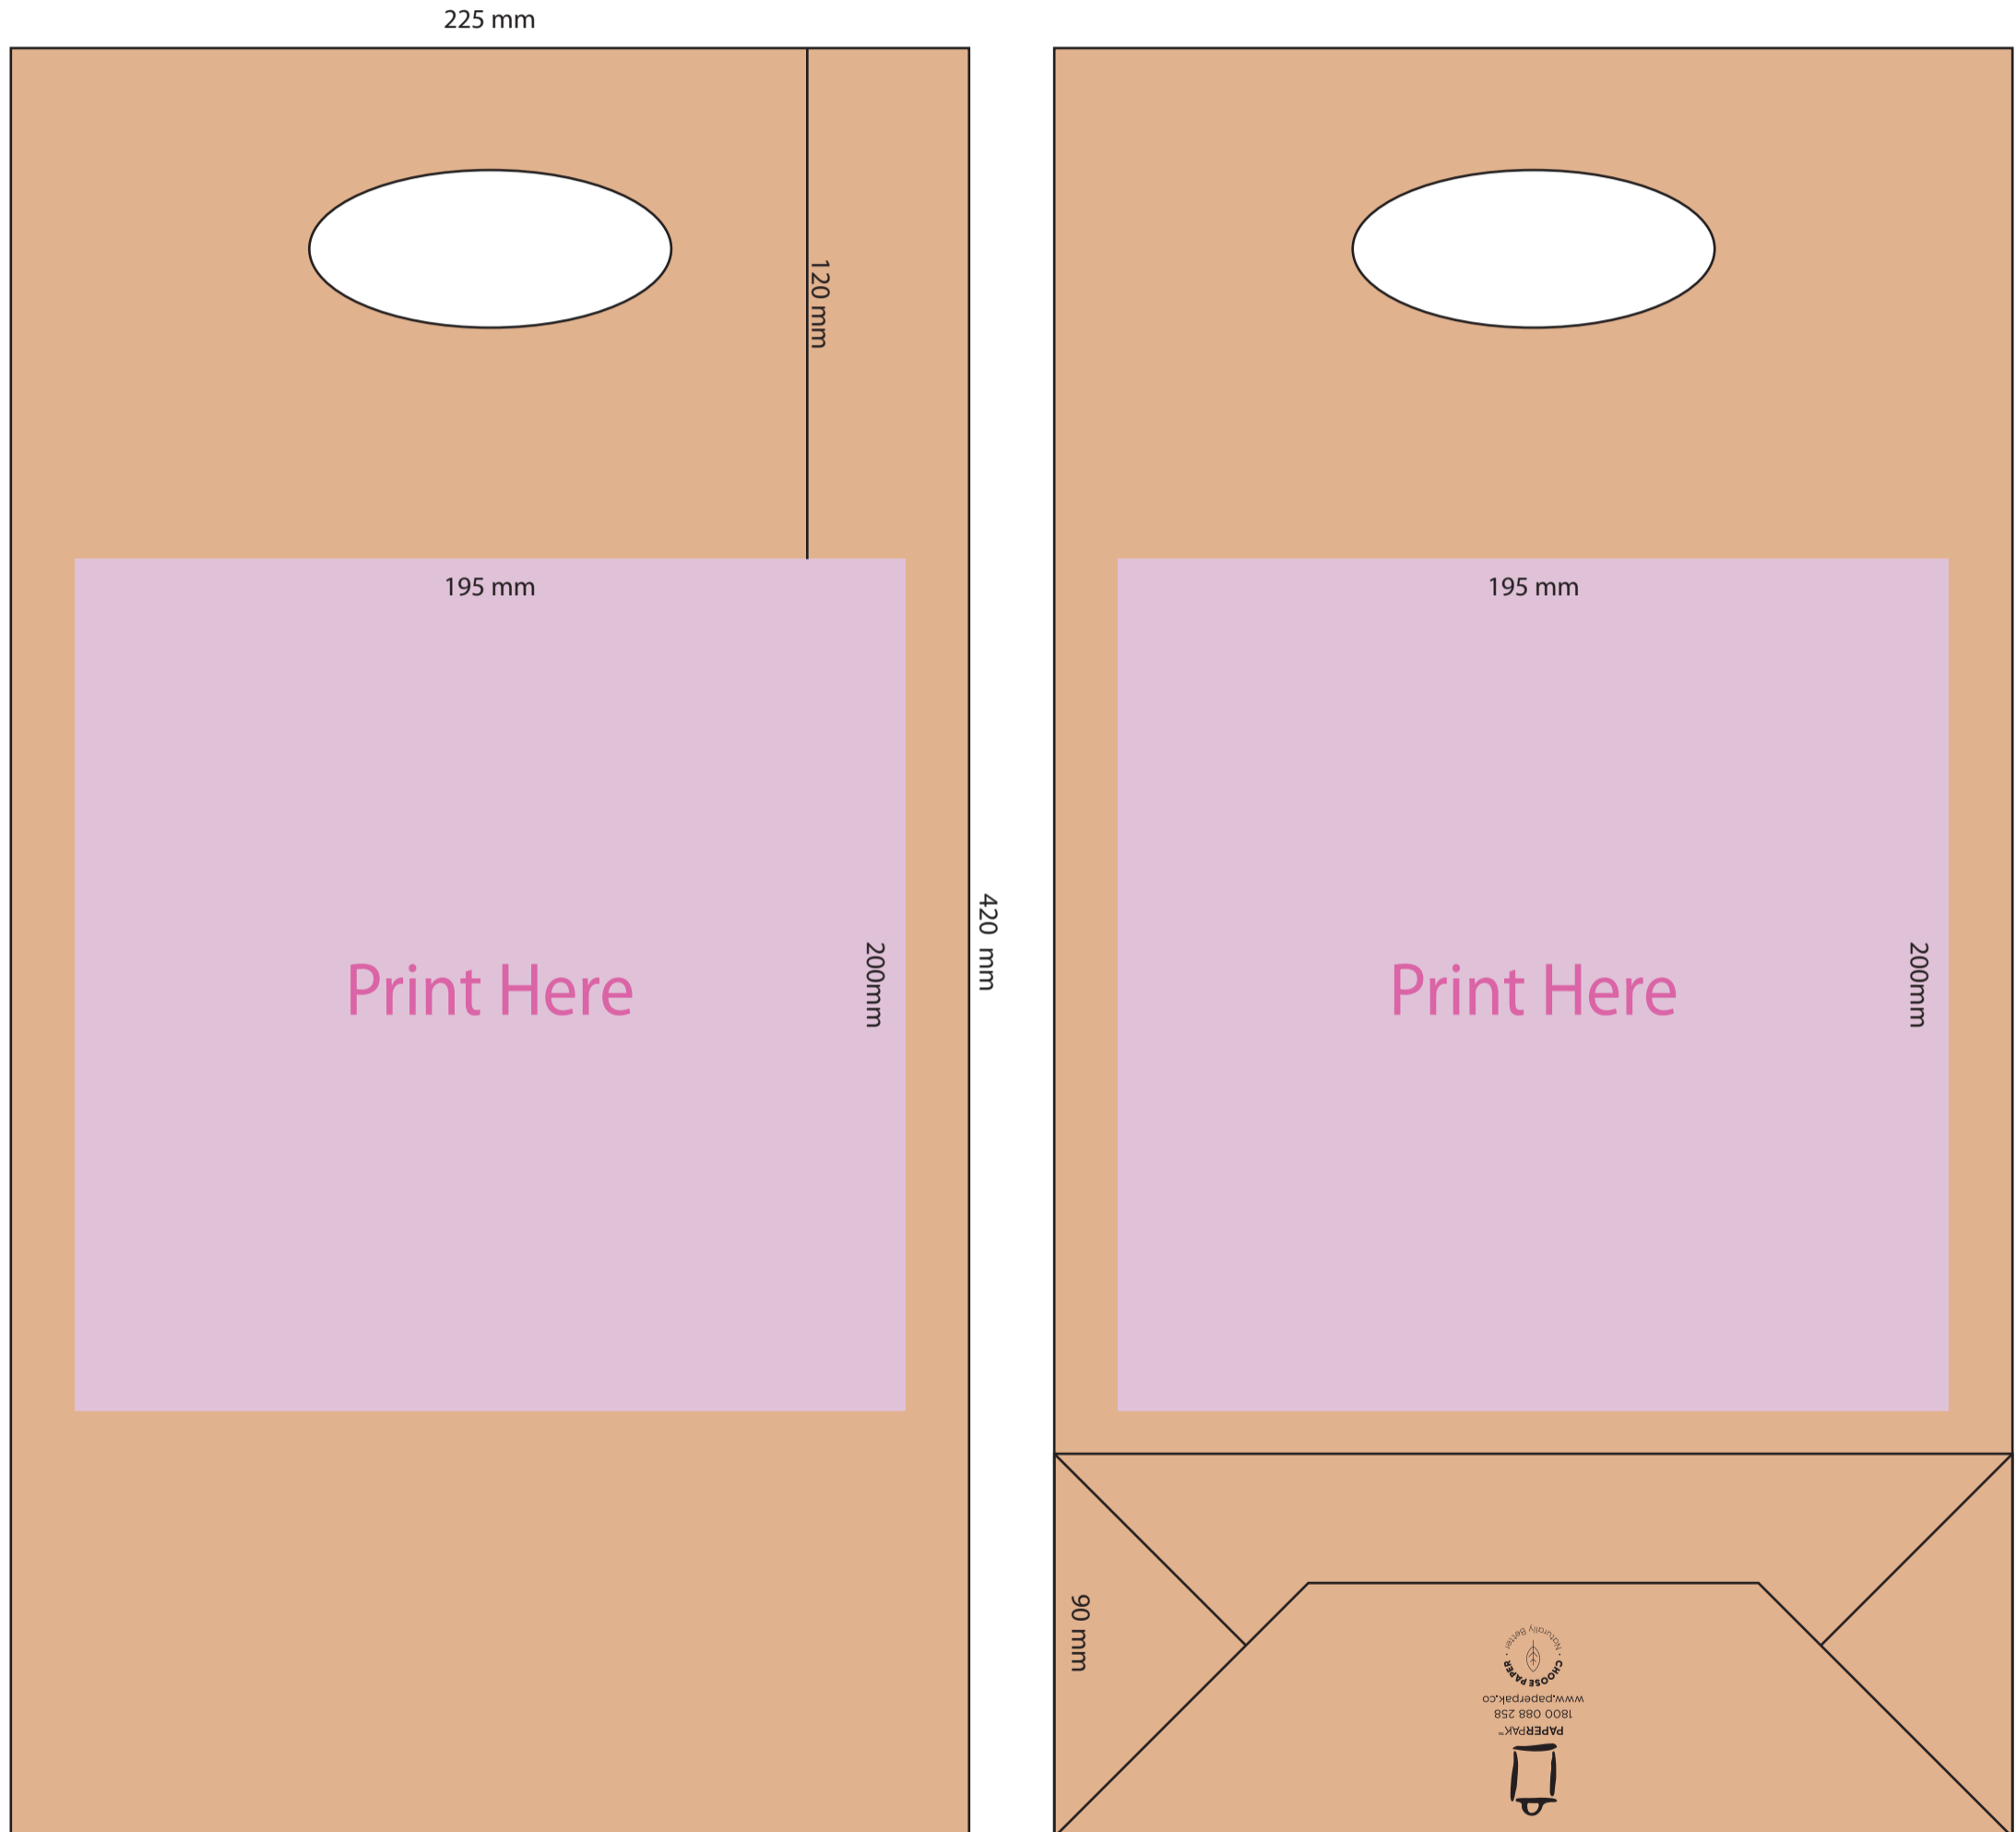

3 Bottle Bag Die Cut Handle Brown Kraft

Job Information: 3 Bottle Bag Die Cut Handle Brown Kraft 420 x 225 x 90 mm

Other information: We use environmentally friendly inks which may run if they get wet.

 Printable Area