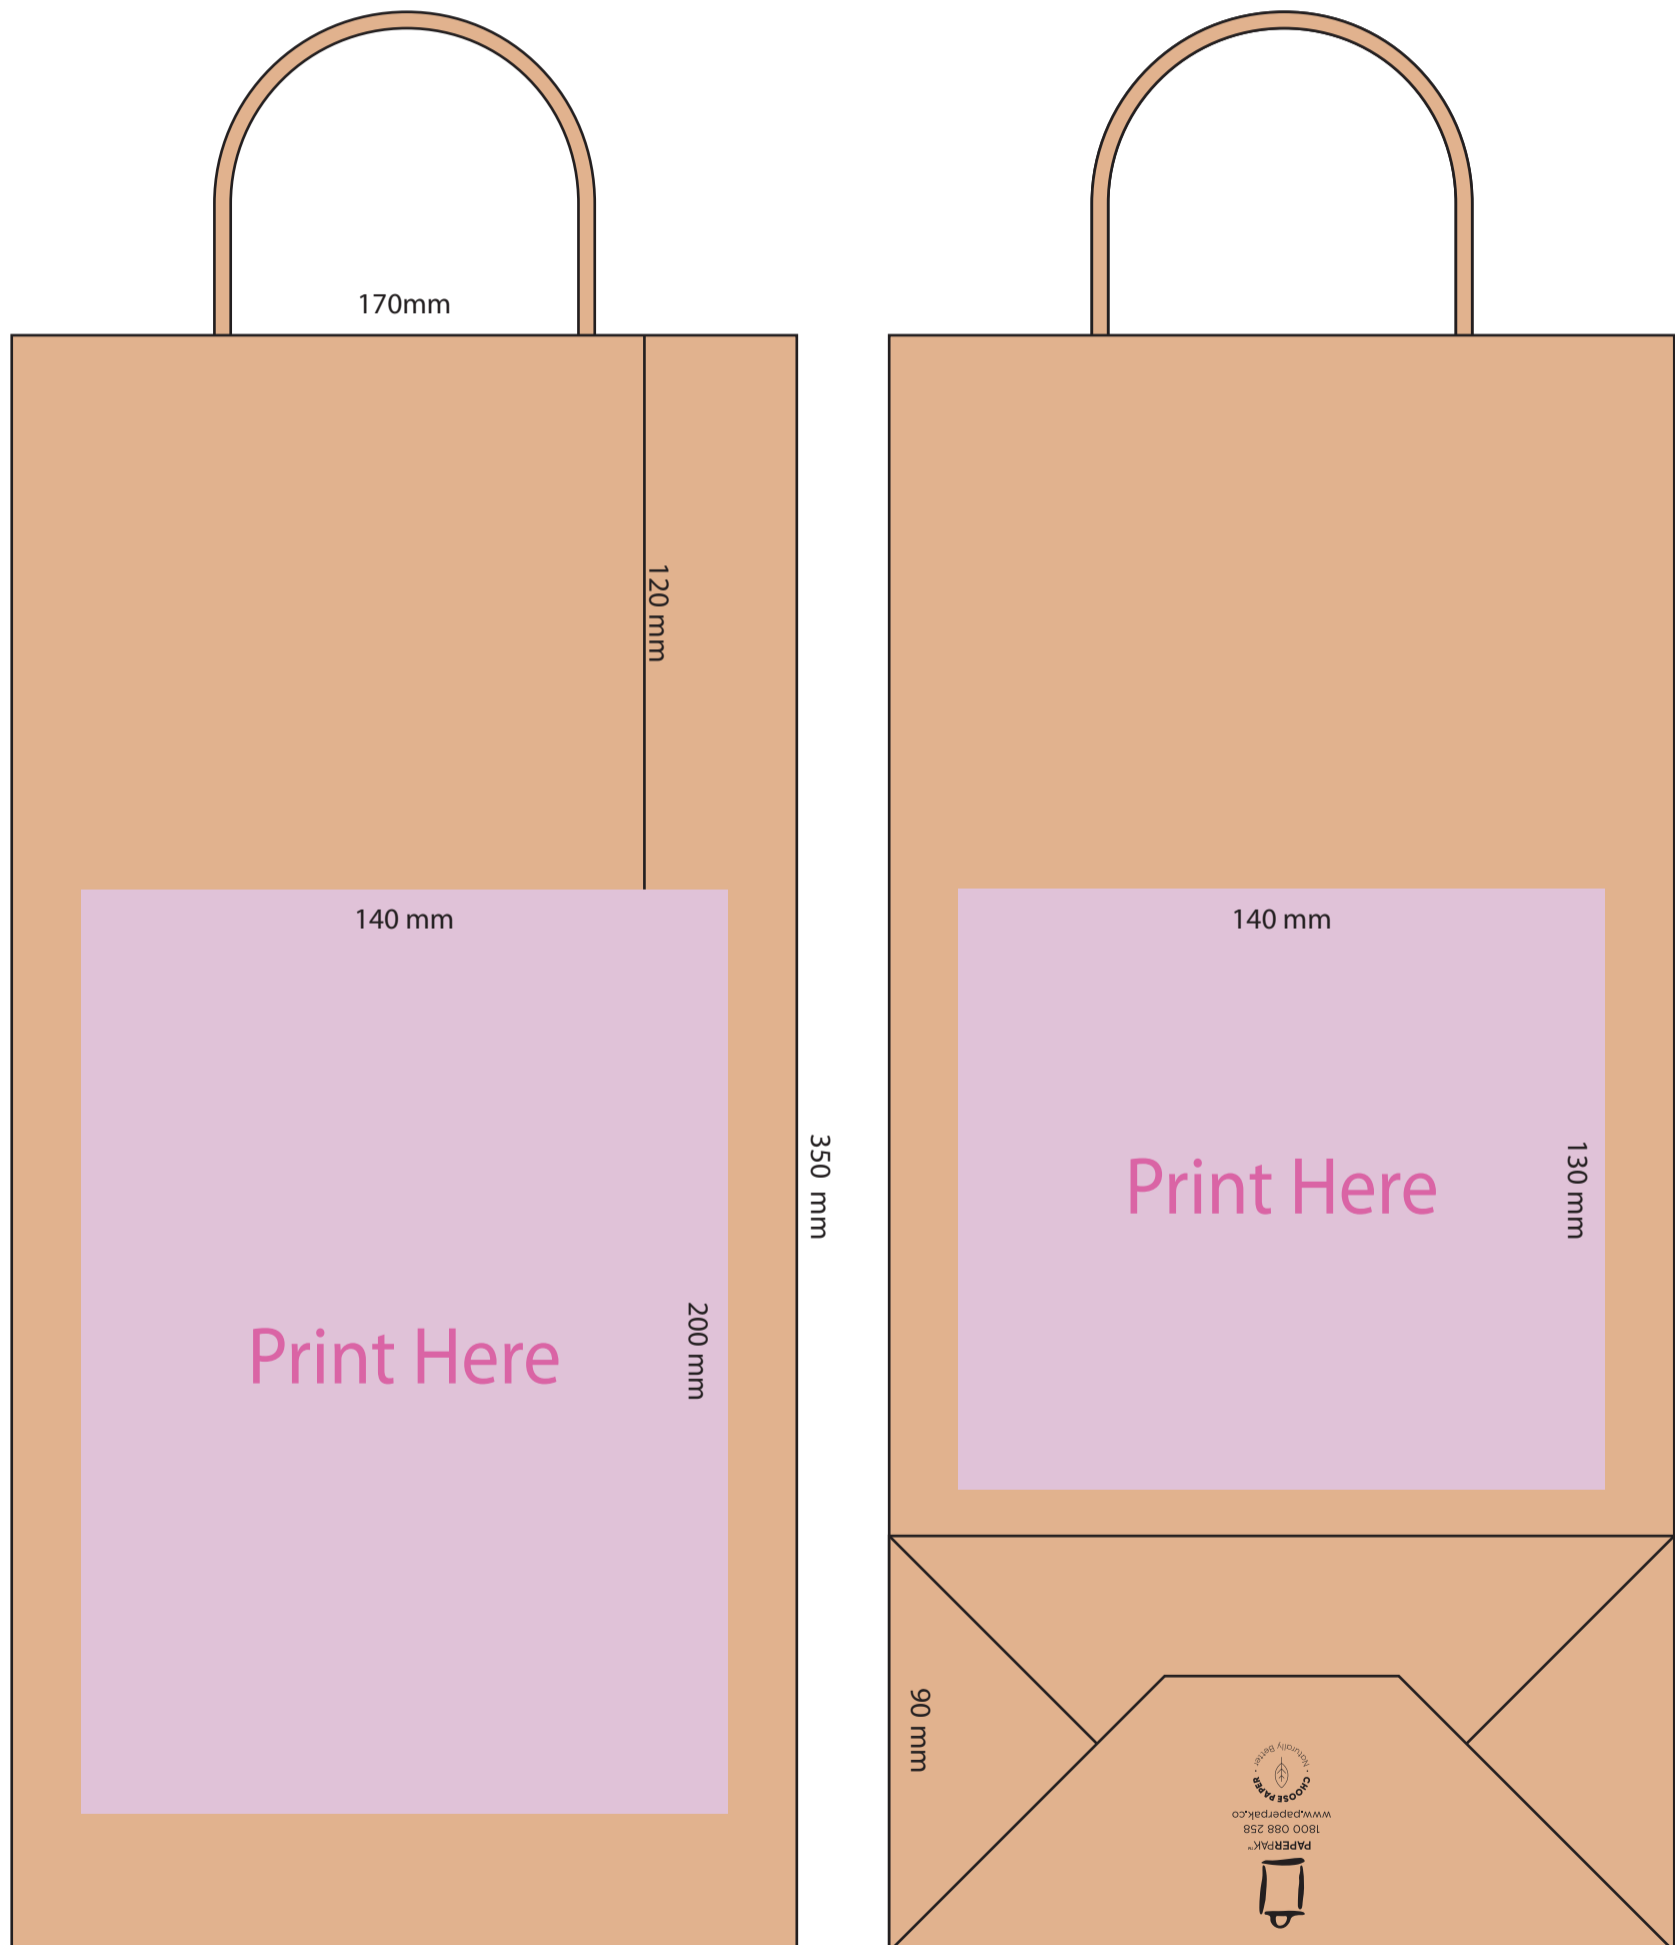

2 Bottle Bag Paper Twist Handle Brown Kraft

 Printable Area

Job Information: 2 Bottle Bag Paper Twist Handle Brown Kraft 350 x 170 x 90 mm

Other information: We use environmentally friendly inks which may run if they get wet.