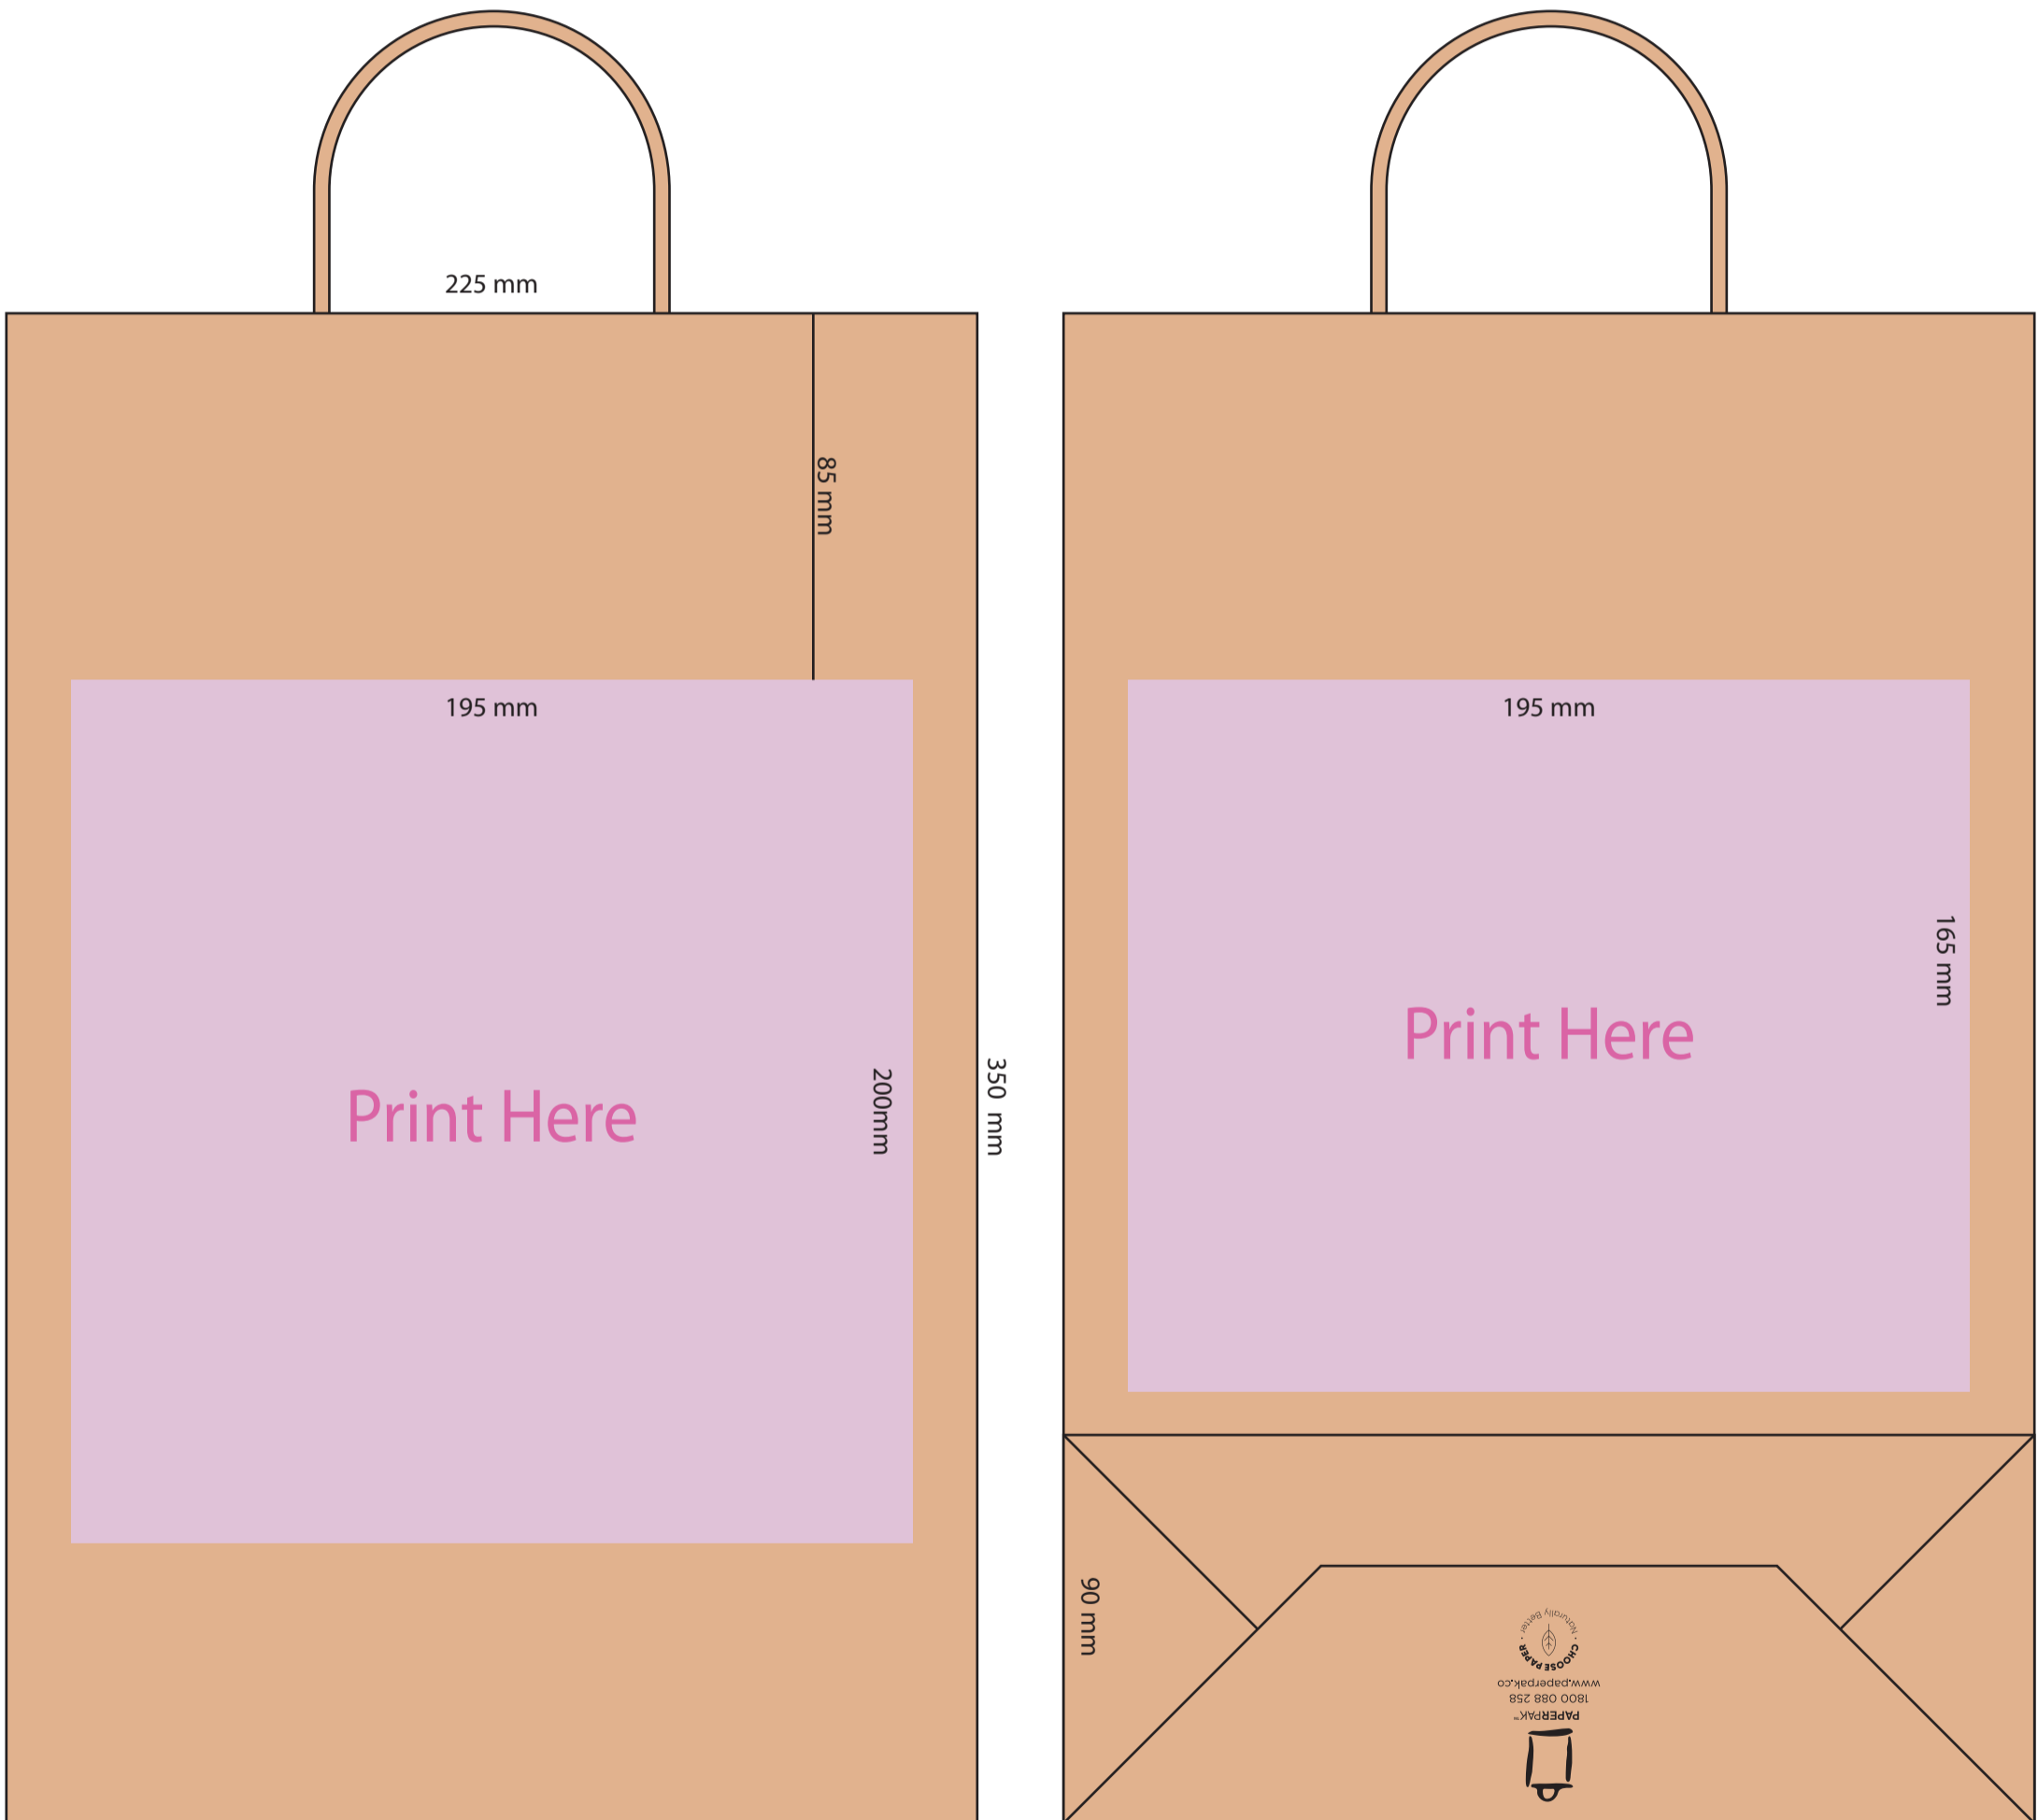

3 Bottle Bag Paper Twist Handle Brown Kraft

Job Information: 3 Bottle Bag Paper Twist Handle Brown Kraft 350 x 225 x 90 mm

Other information: We use environmentally friendly inks which may run if they get wet.